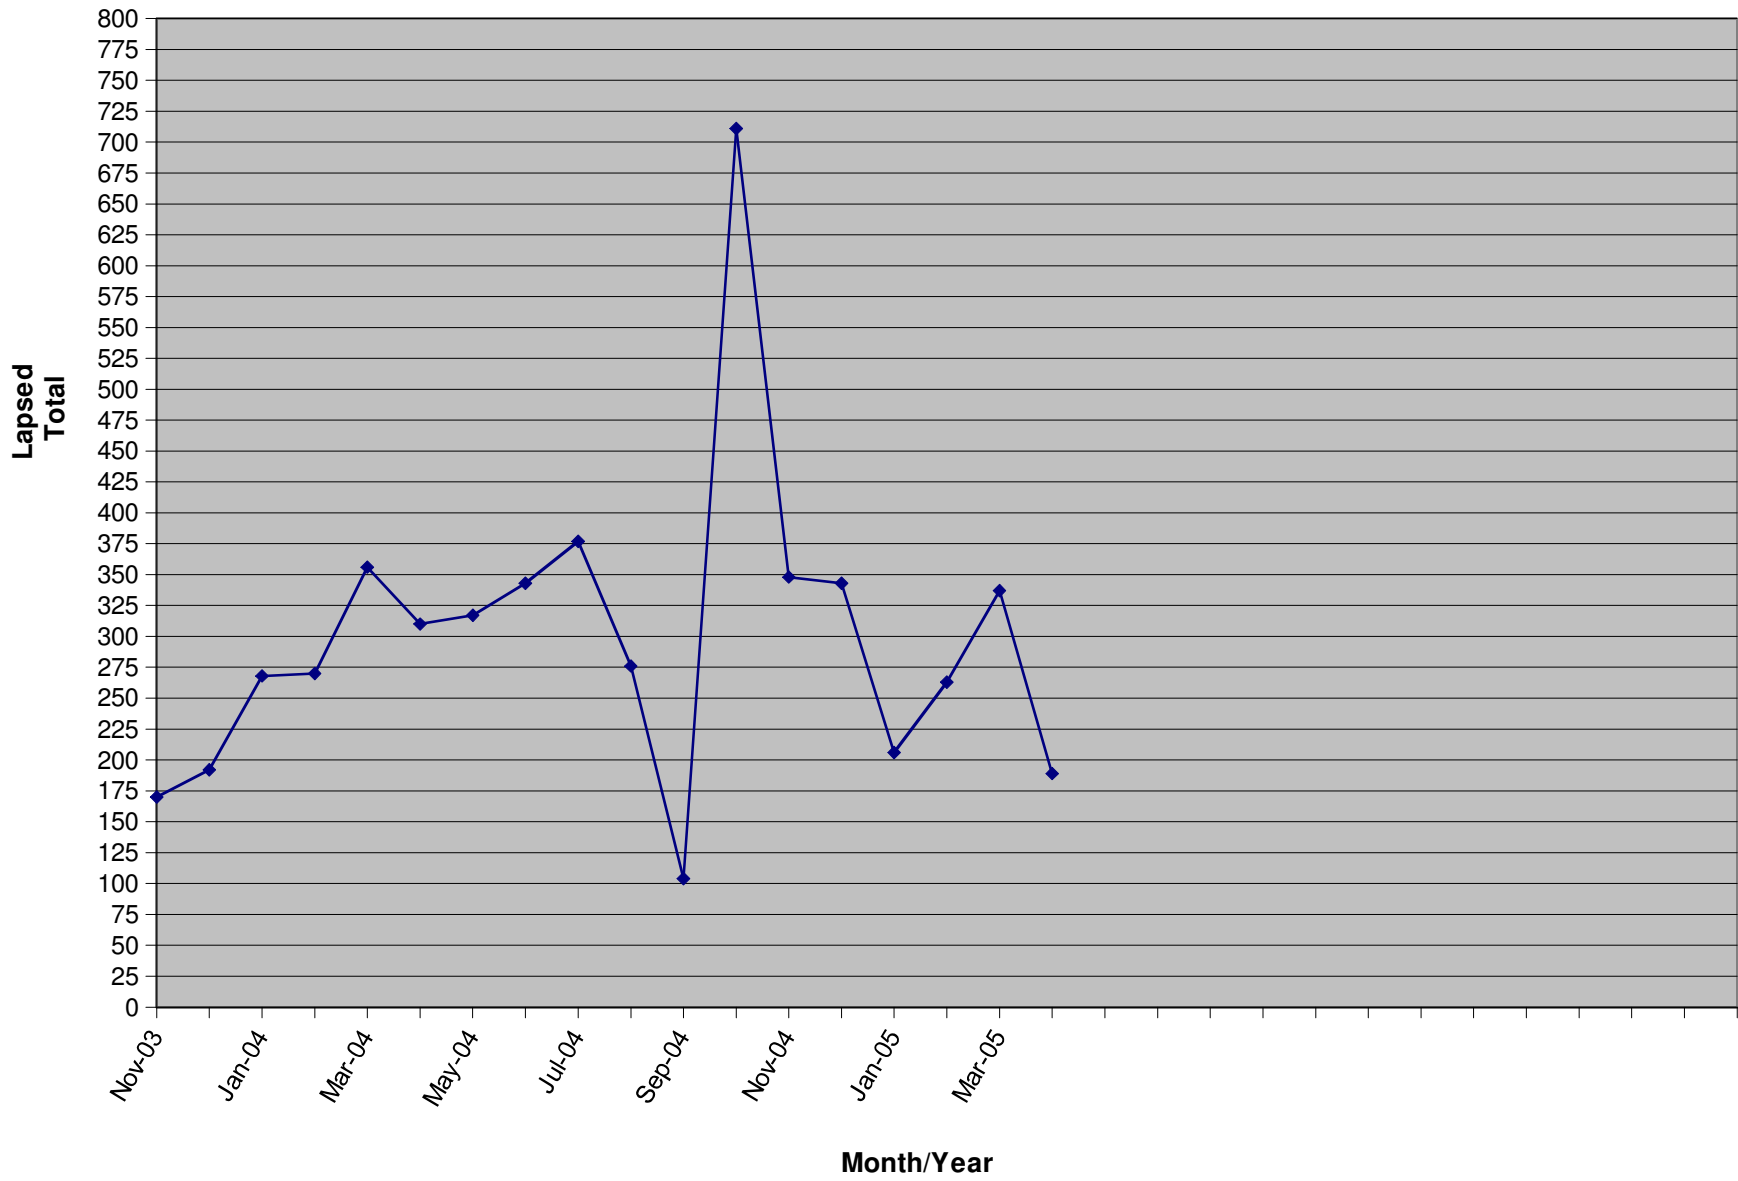

New Membership